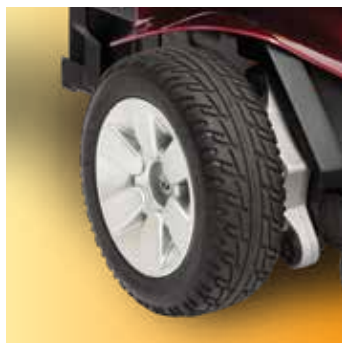

Jazzy

ELITE ES

The Jazzy® Elite ES delivers a reliable blend of power, performance and style for your active lifestyle. The in-line, front-wheel drive technology provides tight turns around corners for optimal indoor maneuverability in small spaces and large front wheels for extra absorption over obstacles.

IN-LINE FRONT-WHEEL DRIVE TECHNOLOGY

BLACK, FLAT-FREE
NON-MARKING TIRES

COMFORT HIGH-BACK SEAT
WITH HEADREST

AMERICA'S FAVORITE POWER CHAIR

Learn more online.

gojazzy.com

Specifications

Weight Capacity	300 lbs.
Maximum Speed	Up to 4 mph
Ground Clearance	1.5"
Turning Radius	24.75"
Overall Length	34.75"
Overall Width	22.75"
Drive Wheels	9" solid
Front Wheels	3" solid anti-tips
Rear Wheels	6" solid casters
Suspension	Limited
Drivetrain	Two-motor, in-line, front-wheel drive
Braking System	Regenerative and electro-mechanical
Standard Electronics	40 amp, PG GC 3 controller
Battery Charger	Off-board, 3.5 amp
Per-Charge Range	Up to 15 miles
Battery Requirements	(2) 12 volt, U-1
Battery Weight	25 lbs. each
Base Weight	69 lbs.
Standard Seat Weight	43 lbs.
Standard Seat	16" x 16-18", 18" x 18-20", 20" x 18-20"
Max. Seat Dimensions	20" x 20"
Warranty	5-year limited on frame; 13-month limited on batteries; 13-month limited on electronics; 13-month limited on drive motors

*Additional charges may apply.

Features and Benefits

- Depth adjustable, limited recline comfort high back seat
- Universal, fixed, in-line joystick mount
- Flip-up height adjustable foot platform
- Black, flat-free, non-marking tires
- 60" lap belt